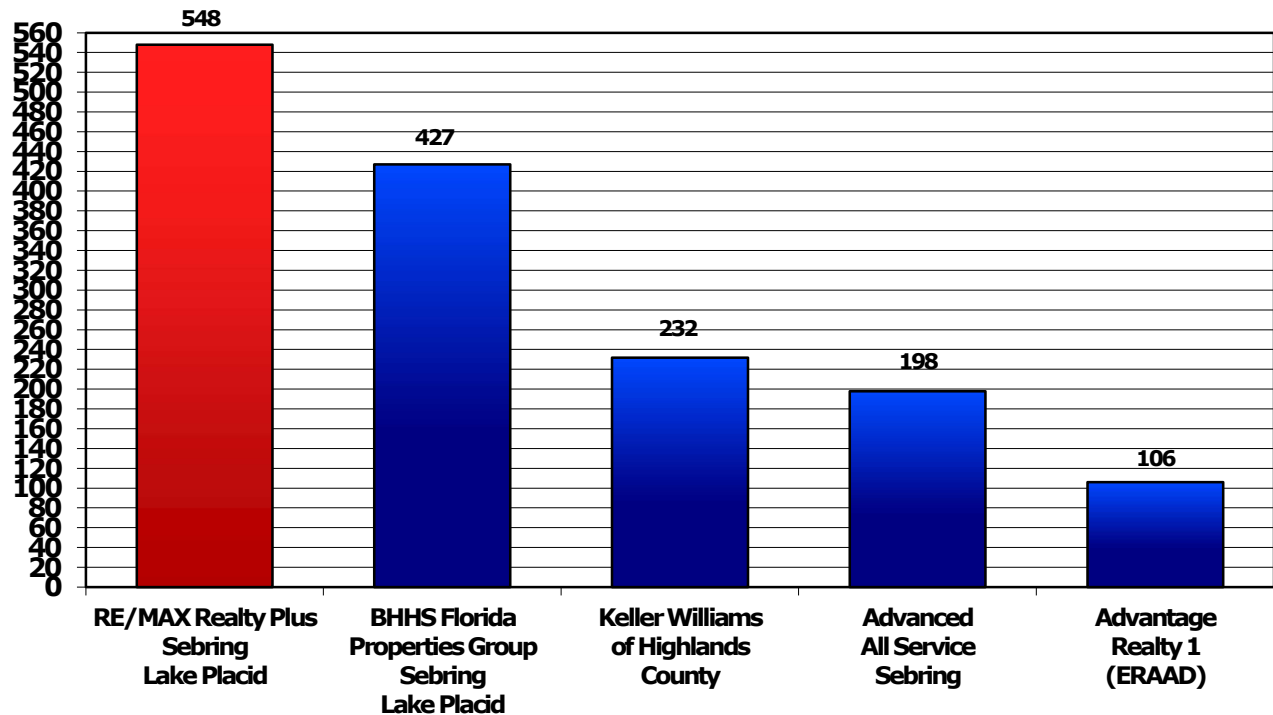

**Highlands County,
Avon Park
Sebring
Lake Placid**

**All Closed Real Estate
Transactions**

**January 1 – June 30,
2020**

Heartland Association
of Realtors

Data provided by Real Data Strategies, Inc., an independent consulting company. The above representation is based in whole or in part on data supplied by the referenced Multiple Listing Service and its member associations of REALTORS®. RE/MAX, the Multiple Listing Service, neither the member associations of REALTORS® guarantee or are in any way responsible for data accuracy. The data includes all reported listings sold and closed for the referenced area, county or city. The data may not reflect all real estate activity in the marketplace. This is not intended to solicit property currently listed with any other broker. This chart cannot be altered in any way; it must be shown in its original format. Any changes are strictly prohibited. Each RE/MAX office is independently owned and operated.